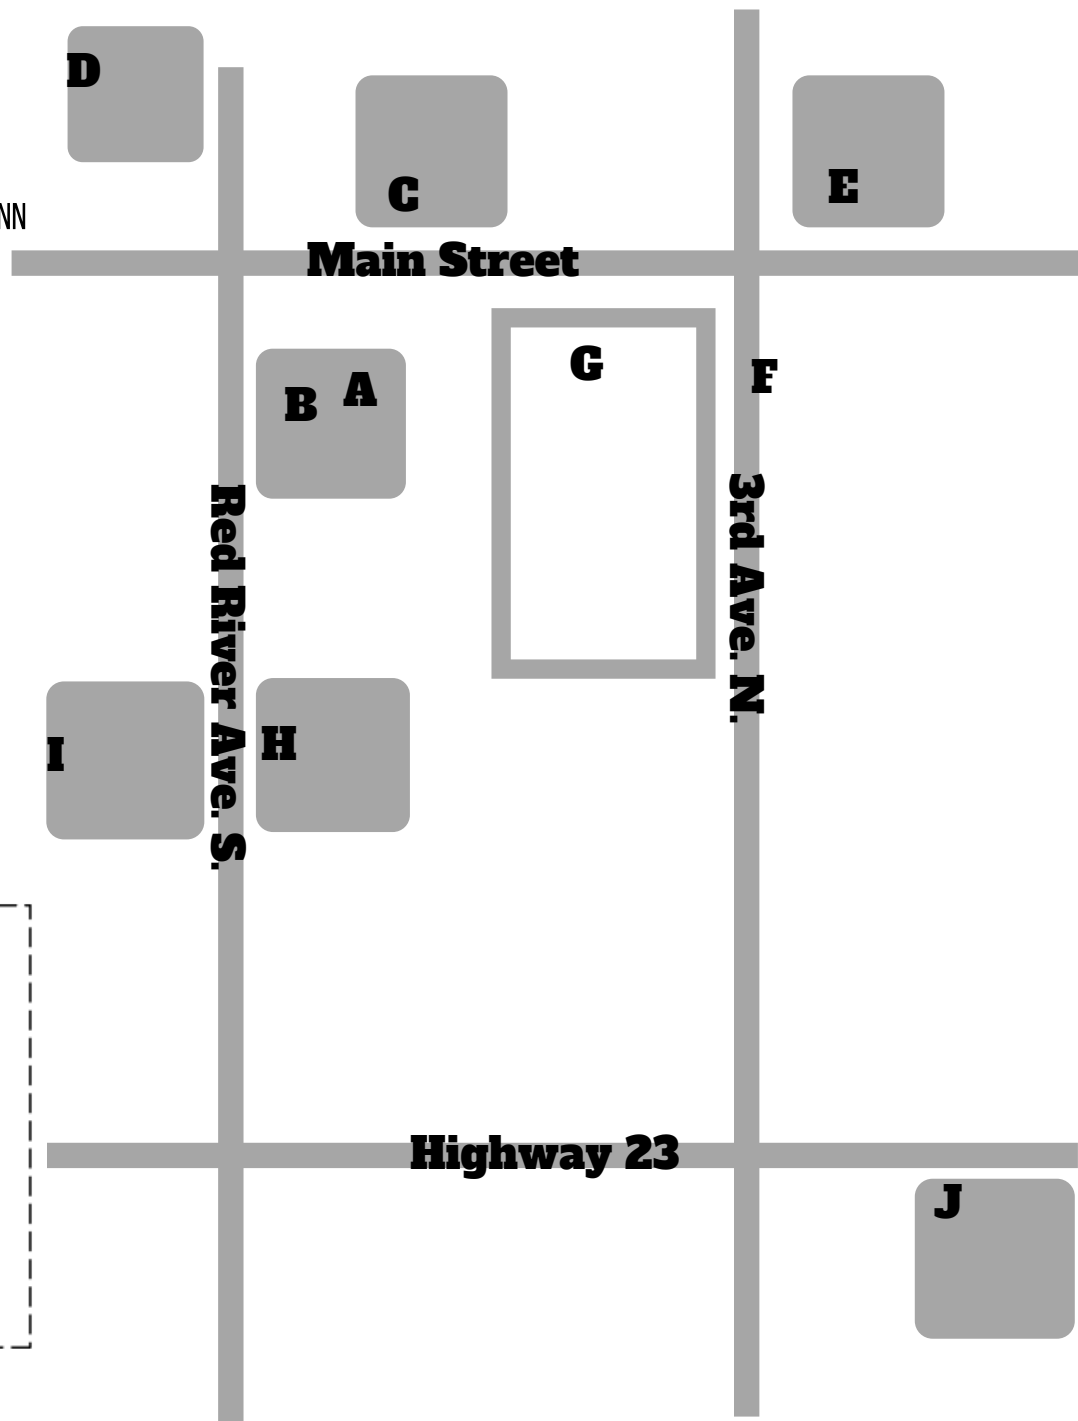

Santa Day Festivities Map

- A: SANTA (Located upstairs at WDWZ Law Office)**
- B: Face Painting & Games (Located upstairs at State Farm)**
- C: Smore's (Located in the old bank building parking lot)**
- D: ROCORI Holiday Store (Located next to Subway)**
- E: Christmas Bingo (Located at Cold Spring Eye Clinic)**
- F: Horse-Drawn Trolley Rides (Line up along Main St. & 3rd Ave)**
- G: Plinko, Prizes & Hot Chocolate (Located in the Country Store Parking Lot)**
- H: Cookie Decorating (Located in Snap Fitness)**
- I: Mrs. Claus, Craft & Treat (Located in the Cold Spring Library)**
- J: Hot Chocolate, Cookies & Craft (Located at Riverside Inn)**

MARNANTELI'S COUPON

Stop by for lunch after seeing Santa!

\$2.00 off a large or xl pizza!

Valid only on 12-7-19 at Marnanteli's in Cold Spring